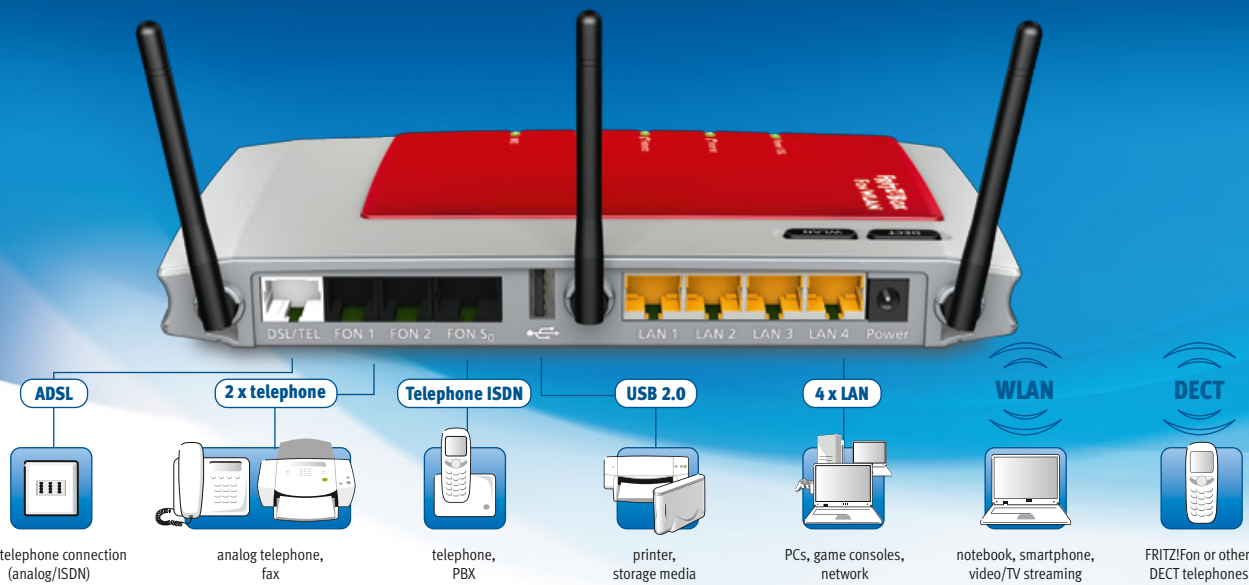

FRITZ!Box Fon WLAN 7270

DECT, ISDN, VoIP and analog telephony, high-speed wireless surfing

The FRITZ!Box Fon WLAN 7270 is much more than a wireless ADSL2+ router: it is a VoIP, ISDN and analog PBX, even serving as a base station for up to 6 cordless telephones in high-definition quality.

The pre-configured firewall and port forwarding features guarantee safe surfing. And by simply pressing a button, the WLAN connection can be enabled and disabled.

FRITZ!Box Fon WLAN 7270 features comprehensive software. This includes a telephone book, integrated answering machine, fax reception, WLAN night service, child protection and VPN.

Highlights at a glance:

- Fast Internet access via integrated ADSL2+ modem
- WLAN N router for up to 300 Mbit/s
- Router operation at cable modem or with UMTS stick
- Dual-band WLAN N with 2.4 GHz or 5 GHz support
- Telephone system for Internet and fixed-line network telephony
- DECT base station for connecting up to 6 cordless telephones
- Up to 5 integrated answering machines, fax function with e-mail forwarding
- Media server for music, images and videos across the network
- USB 2.0 port for network printers and storage
- WLAN guest access – secure surfing for friends and visitors
- Integrates iPhones and Android smartphones into the home network over WLAN
- Simple setup via browser interface

The FRITZ!Box Fon WLAN 7270 has won numerous awards:

Technical features

Router functions

- High-performance WLAN router with firewall/NAT, DHCP server, DynDNS client, UPnP
- Integrated ADSL modem for ADSL (6 Mbit/s) and ADSL2+ (16 Mbit/s)
- Router operation, even at cable modem or with UMTS stick (UMTS/HSPA)
- Full support for IPv6 in home network and Internet
- Setup in browser independent of operating system, allows use with Windows, Mac OS and Linux computers
- Stateful Packet Inspection Firewall with port activation for secure Internet surfing
- Secure remote access to FRITZ!Box network with VPN (IPSec)